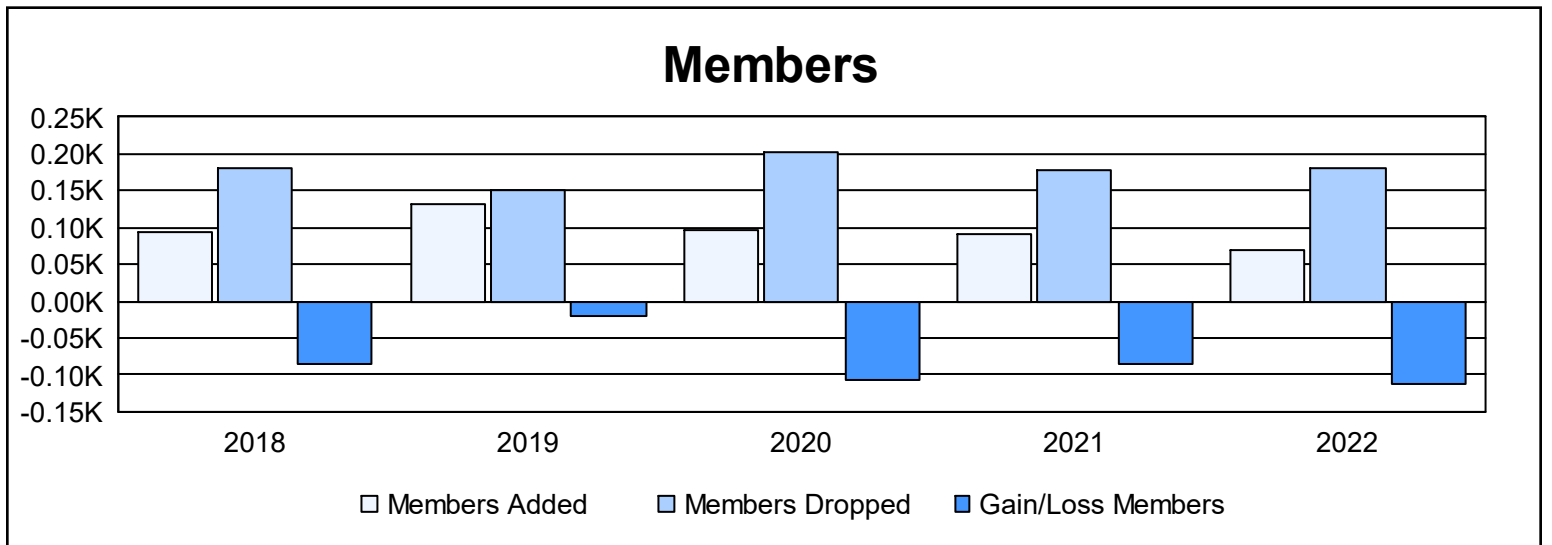

Year	New Clubs	Dropped Clubs	Gain/ Loss Clubs	New Members	Charter Members	Reinstate Members	Transfer Members	Total Member Added	Total Members Dropped	Gain/ Loss Members
2017-2018	0	1	-1	90	0	1	3	94	180	-86
2018-2019	1	2	-1	102	20	1	9	132	152	-20
2019-2020	0	2	-2	91	0	1	5	97	203	-106
2020-2021	1	3	-2	58	28	2	3	91	177	-86
2021-2022	0	0	0	65	1	0	4	70	182	-112
<b>Average</b>	<b>0</b>	<b>2</b>	<b>-1</b>	<b>81</b>	<b>10</b>	<b>1</b>	<b>5</b>	<b>97</b>	<b>179</b>	<b>-82</b>

### Membership Composition June 2022 Cumulative