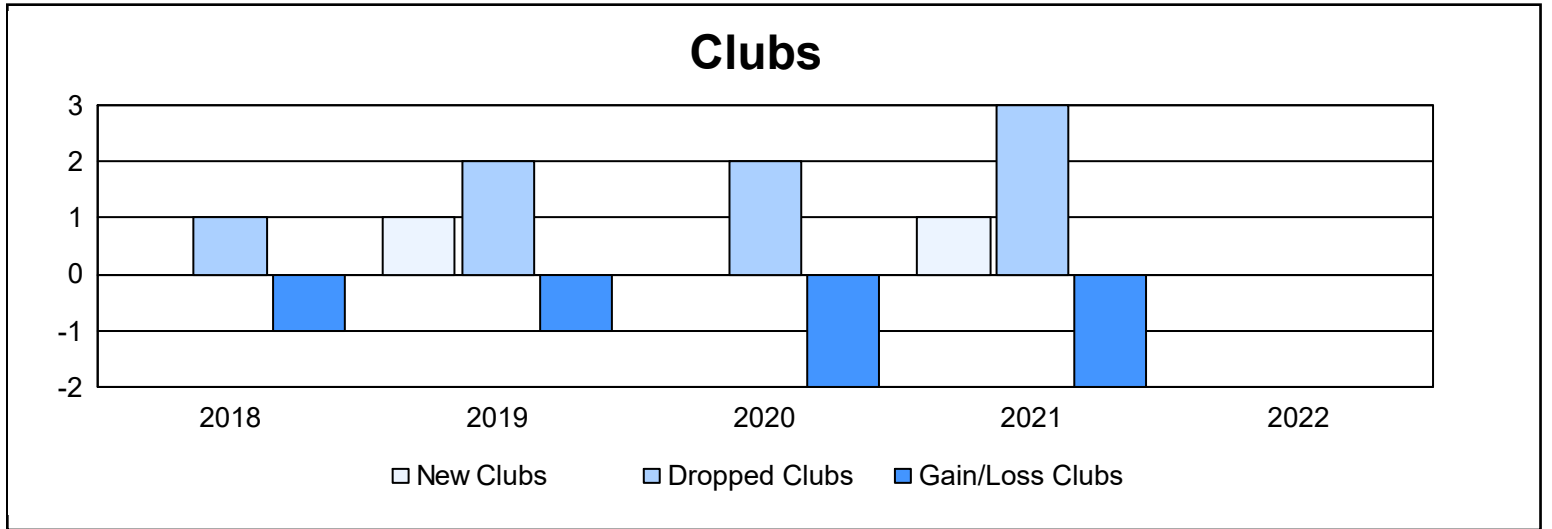

Year	New Clubs	Dropped Clubs	Gain/ Loss Clubs	New Members	Charter Members	Reinstate Members	Transfer Members	Total Member Added	Total Members Dropped	Gain/ Loss Members
2017-2018	0	1	-1	90	0	1	3	94	180	-86
2018-2019	1	2	-1	102	20	1	9	132	152	-20
2019-2020	0	2	-2	91	0	1	5	97	203	-106
2020-2021	1	3	-2	58	28	2	3	91	177	-86
2021-2022	0	0	0	65	1	0	4	70	182	-112
<b>Average</b>	<b>0</b>	<b>2</b>	<b>-1</b>	<b>81</b>	<b>10</b>	<b>1</b>	<b>5</b>	<b>97</b>	<b>179</b>	<b>-82</b>

### Membership Composition June 2022 Cumulative