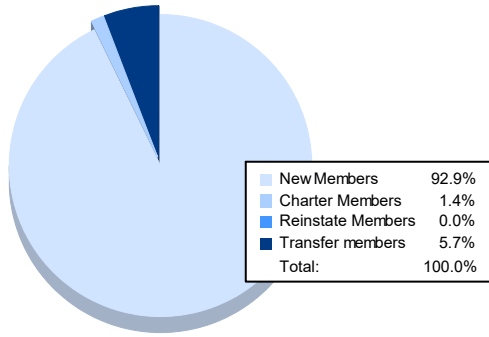

Year	New Clubs	Dropped Clubs	Gain/ Loss Clubs	New Members	Charter Members	Reinstate Members	Transfer Members	Total Member Added	Total Members Dropped	Gain/ Loss Members
2017-2018	0	1	-1	90	0	1	3	94	180	-86
2018-2019	1	2	-1	102	20	1	9	132	152	-20
2019-2020	0	2	-2	91	0	1	5	97	203	-106
2020-2021	1	3	-2	58	28	2	3	91	177	-86
2021-2022	0	0	0	65	1	0	4	70	182	-112
<b>Average</b>	<b>0</b>	<b>2</b>	<b>-1</b>	<b>81</b>	<b>10</b>	<b>1</b>	<b>5</b>	<b>97</b>	<b>179</b>	<b>-82</b>

### Membership Composition June 2022 Cumulative